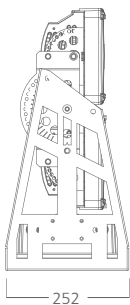

Flood light OLIST

DMX
512

IP66
OUTDOOR RATED

white grey black

356 131
LED Power 460 W ColourTemp Cool White Luminous 25561 lm

356 132
LED Power 460 W ColourTemp Warm White Luminous 22300 lm

356 133
LED Power 460 W ColourTemp Cool White+Amber Luminous 26500 lm

LIGHT DISTRIBUTION

6° (12°-25°-45°-40x12°)

6° (12°-25°-45°-40x12°)

6° (12°-25°-45°-40x12°)