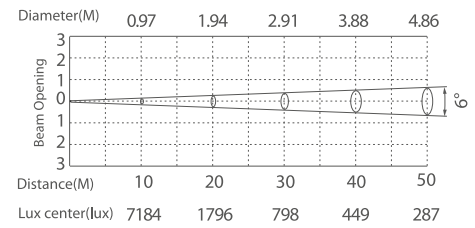

Flood light OLIST

DMX
512

IP66
OUTDOOR RATED

white grey black

356 131
LED Power 460 W ColourTemp Cool White Luminous 25561 lm

356 132
LED Power 460 W ColourTemp Warm White Luminous 22300 lm

356 133
LED Power 460 W ColourTemp Cool White+Amber Luminous 26500 lm

LIGHT DISTRIBUTION

6° (12°-25°-45°-40x12°)

6° (12°-25°-45°-40x12°)

6° (12°-25°-45°-40x12°)