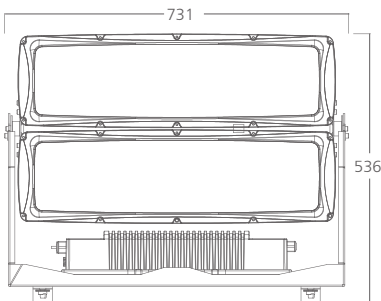

Flood light OLIST

DMX
512

IP66
OUTDOOR RATED

white grey black

356 131
LED Power 460 W ColourTemp Cool White Luminous 25561 lm

356 132
LED Power 460 W ColourTemp Warm White Luminous 22300 lm

356 133
LED Power 460 W ColourTemp Cool White+Amber Luminous 26500 lm

LIGHT DISTRIBUTION

6° (12°-25°-45°-40x12°)

6° (12°-25°-45°-40x12°)

6° (12°-25°-45°-40x12°)