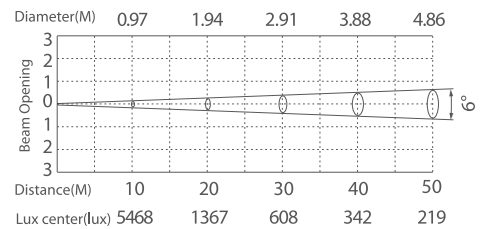

Flood light OLIST

DMX
512

IP66
OUTDOOR RATED

white grey black

356 131
LED Power 460 W ColourTemp Cool White Luminous 25561 lm

356 132
LED Power 460 W ColourTemp Warm White Luminous 22300 lm

356 133
LED Power 460 W ColourTemp Cool White+Amber Luminous 26500 lm

LIGHT DISTRIBUTION

6° (12°-25°-45°-40x12°)

6° (12°-25°-45°-40x12°)

6° (12°-25°-45°-40x12°)